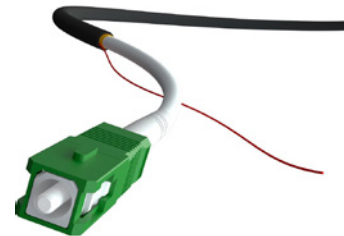

New Copper & Fibre Products

NEW
excel

Excel Enbeam OS2 SM G.657.B3 Int/Ext Dual Jacket Drop Cable

Part Number	Description
207-301-XX	Excel Enbeam OS2 SM G.657.B3 Int/Ext Dual Jacket Drop Cable 1 Core 9/125 SCA-Open <i>Available from 10Mtr and up to 120Mtr (in 10Mtr increments)</i>

Excel Unloaded 48 Port Keystone V Patch Panel Frame UTP/STP

Part Number	Description
100-096	Excel Unloaded 48 Port Keystone V Patch Panel Frame UTP/STP 1U Silver
100-096-BK	Excel Unloaded 48 Port Keystone V Patch Panel Frame UTP 1U Black