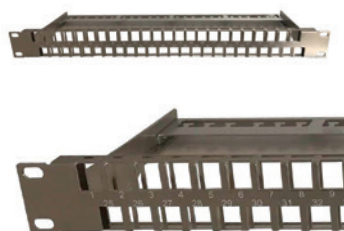

Highlights...

- 1f High Density deployments
- Angled "V" shape patch panel
- Supplied with earthing kit
- Compatible with Excel low profile Cat5e, Cat6 & Cat6A Jacks
- Fast fit rear cable management
- It's special design allows release of the jacks from the front for either row

Excel Unloaded 48 Unscreened Port Keystone Patch Panel Frame

Part Number	Description
100-050	Excel Unloaded 48 Unscreened Port Keystone Patch Panel Frame 1U Black

Highlights...

- High Density -1U 48 port
- Ideal for standard and pre-terminated installations
- Supplied with earthing kit
- Compatible with Excel low profile Cat5e, Cat6 & Cat6A Jacks
- Supplied with cable management bar

Excel Unloaded 48 Screened Port Keystone Patch Panel Frame

Part Number	Description
100-042	Excel Unloaded 48 Screened Port Keystone Patch Panel Frame 1U Chrome

Highlights...

- High Density -1U 48 port
- Ideal for standard and pre-terminated installations
- Supplied with earthing kit
- Compatible with Excel low profile Cat5e, Cat6 & Cat6A Jacks
- Supplied with cable management bar