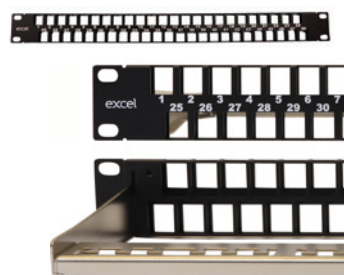

Excel Unloaded 48 Port Keystone V Patch Panel Frame UTP/STP

Part Number	Description
100-096	Excel Unloaded 48 Port Keystone V Patch Panel Frame UTP/STP 1U Silver
100-096-BK	Excel Unloaded 48 Port Keystone V Patch Panel Frame UTP 1U Black

Highlights...

- 1f High Density deployments
- Angled "V" shape patch panel
- Supplied with earthing kit
- Compatible with Excel low profile Cat5e, Cat6 & Cat6A Jacks
- Fast fit rear cable management
- It's special design allows release of the jacks from the front for either row

Excel Unloaded 48 Unscreened Port Keystone Patch Panel Frame

Part Number	Description
100-050	Excel Unloaded 48 Unscreened Port Keystone Patch Panel Frame 1U Black

Highlights...

- High Density -1U 48 port
- Ideal for standard and pre-terminated installations
- Supplied with earthing kit
- Compatible with Excel low profile Cat5e, Cat6 & Cat6A Jacks
- Supplied with cable management bar

Excel Unloaded 48 Screened Port Keystone Patch Panel Frame

Part Number	Description
100-042	Excel Unloaded 48 Screened Port Keystone Patch Panel Frame 1U Chrome

Highlights...

- High Density -1U 48 port
- Ideal for standard and pre-terminated installations
- Supplied with earthing kit
- Compatible with Excel low profile Cat5e, Cat6 & Cat6A Jacks
- Supplied with cable management bar